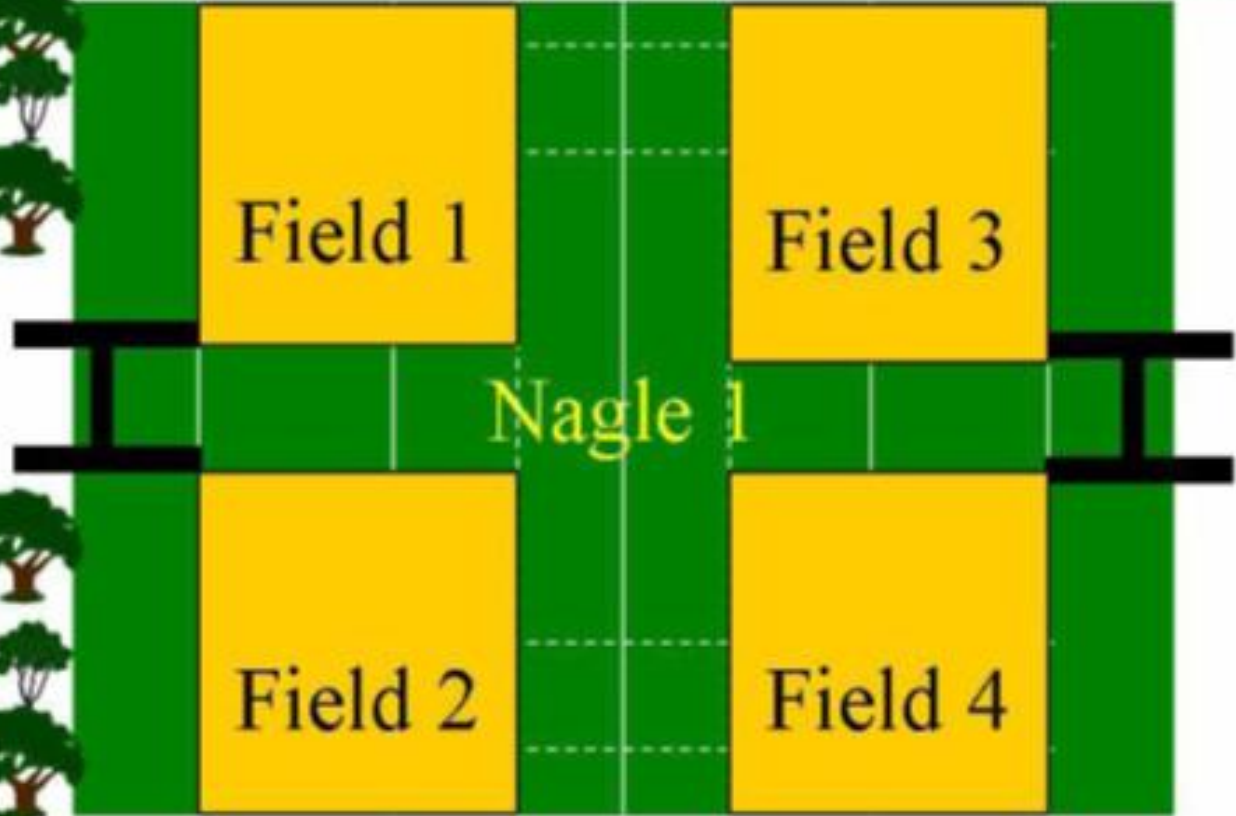

Nagle Park Field Layout For Mini Rugby

Ambulance Entry
Keep Clear No Parking

Fields 1-4 U6, U7

Fields 5-7

U8, U9

Canteen, Change Rooms,
Toilets & BBQ Area

Stormwater Drain: DANGER No Playing